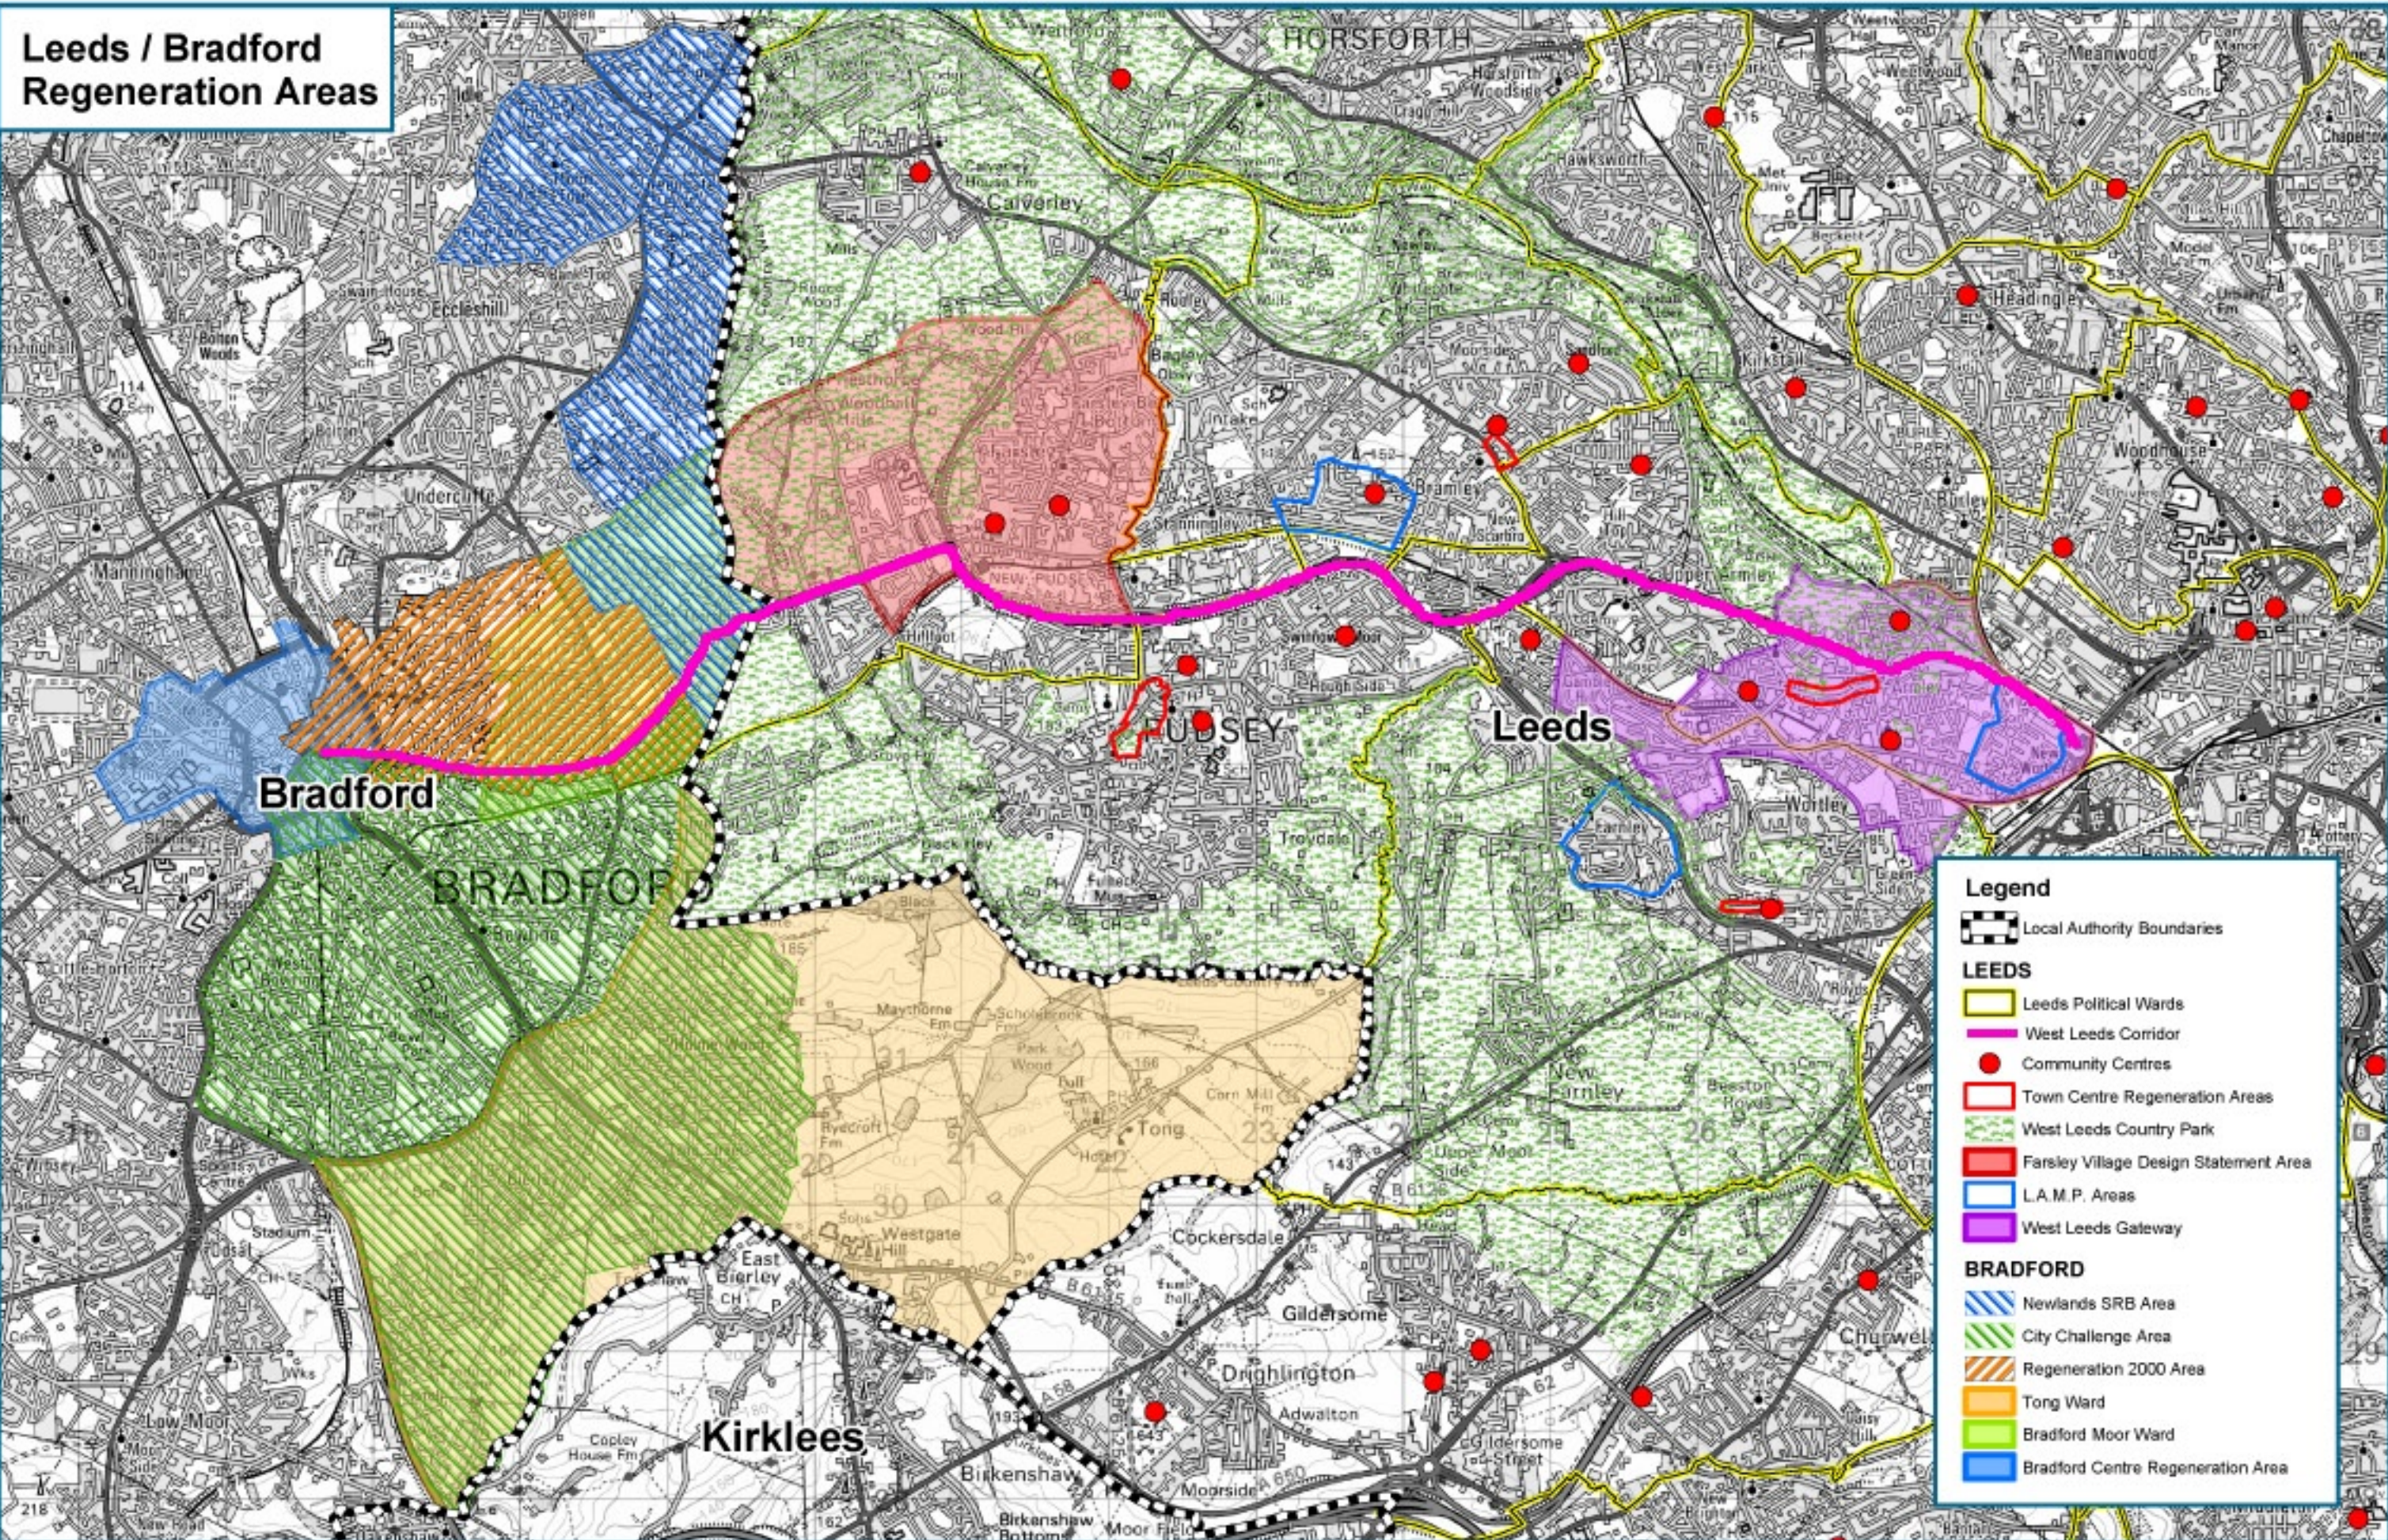

Leeds / Bradford Regeneration Areas

Legend

- Local Authority Boundaries
- LEEDS**
 - Leeds Political Wards
 - West Leeds Corridor
 - Community Centres
 - Town Centre Regeneration Areas
 - West Leeds Country Park
 - Farsley Village Design Statement Area
 - L.A.M.P. Areas
 - West Leeds Gateway
- BRADFORD**
 - Newlands SRB Area
 - City Challenge Area
 - Regeneration 2000 Area
 - Tong Ward
 - Bradford Moor Ward
 - Bradford Centre Regeneration Area